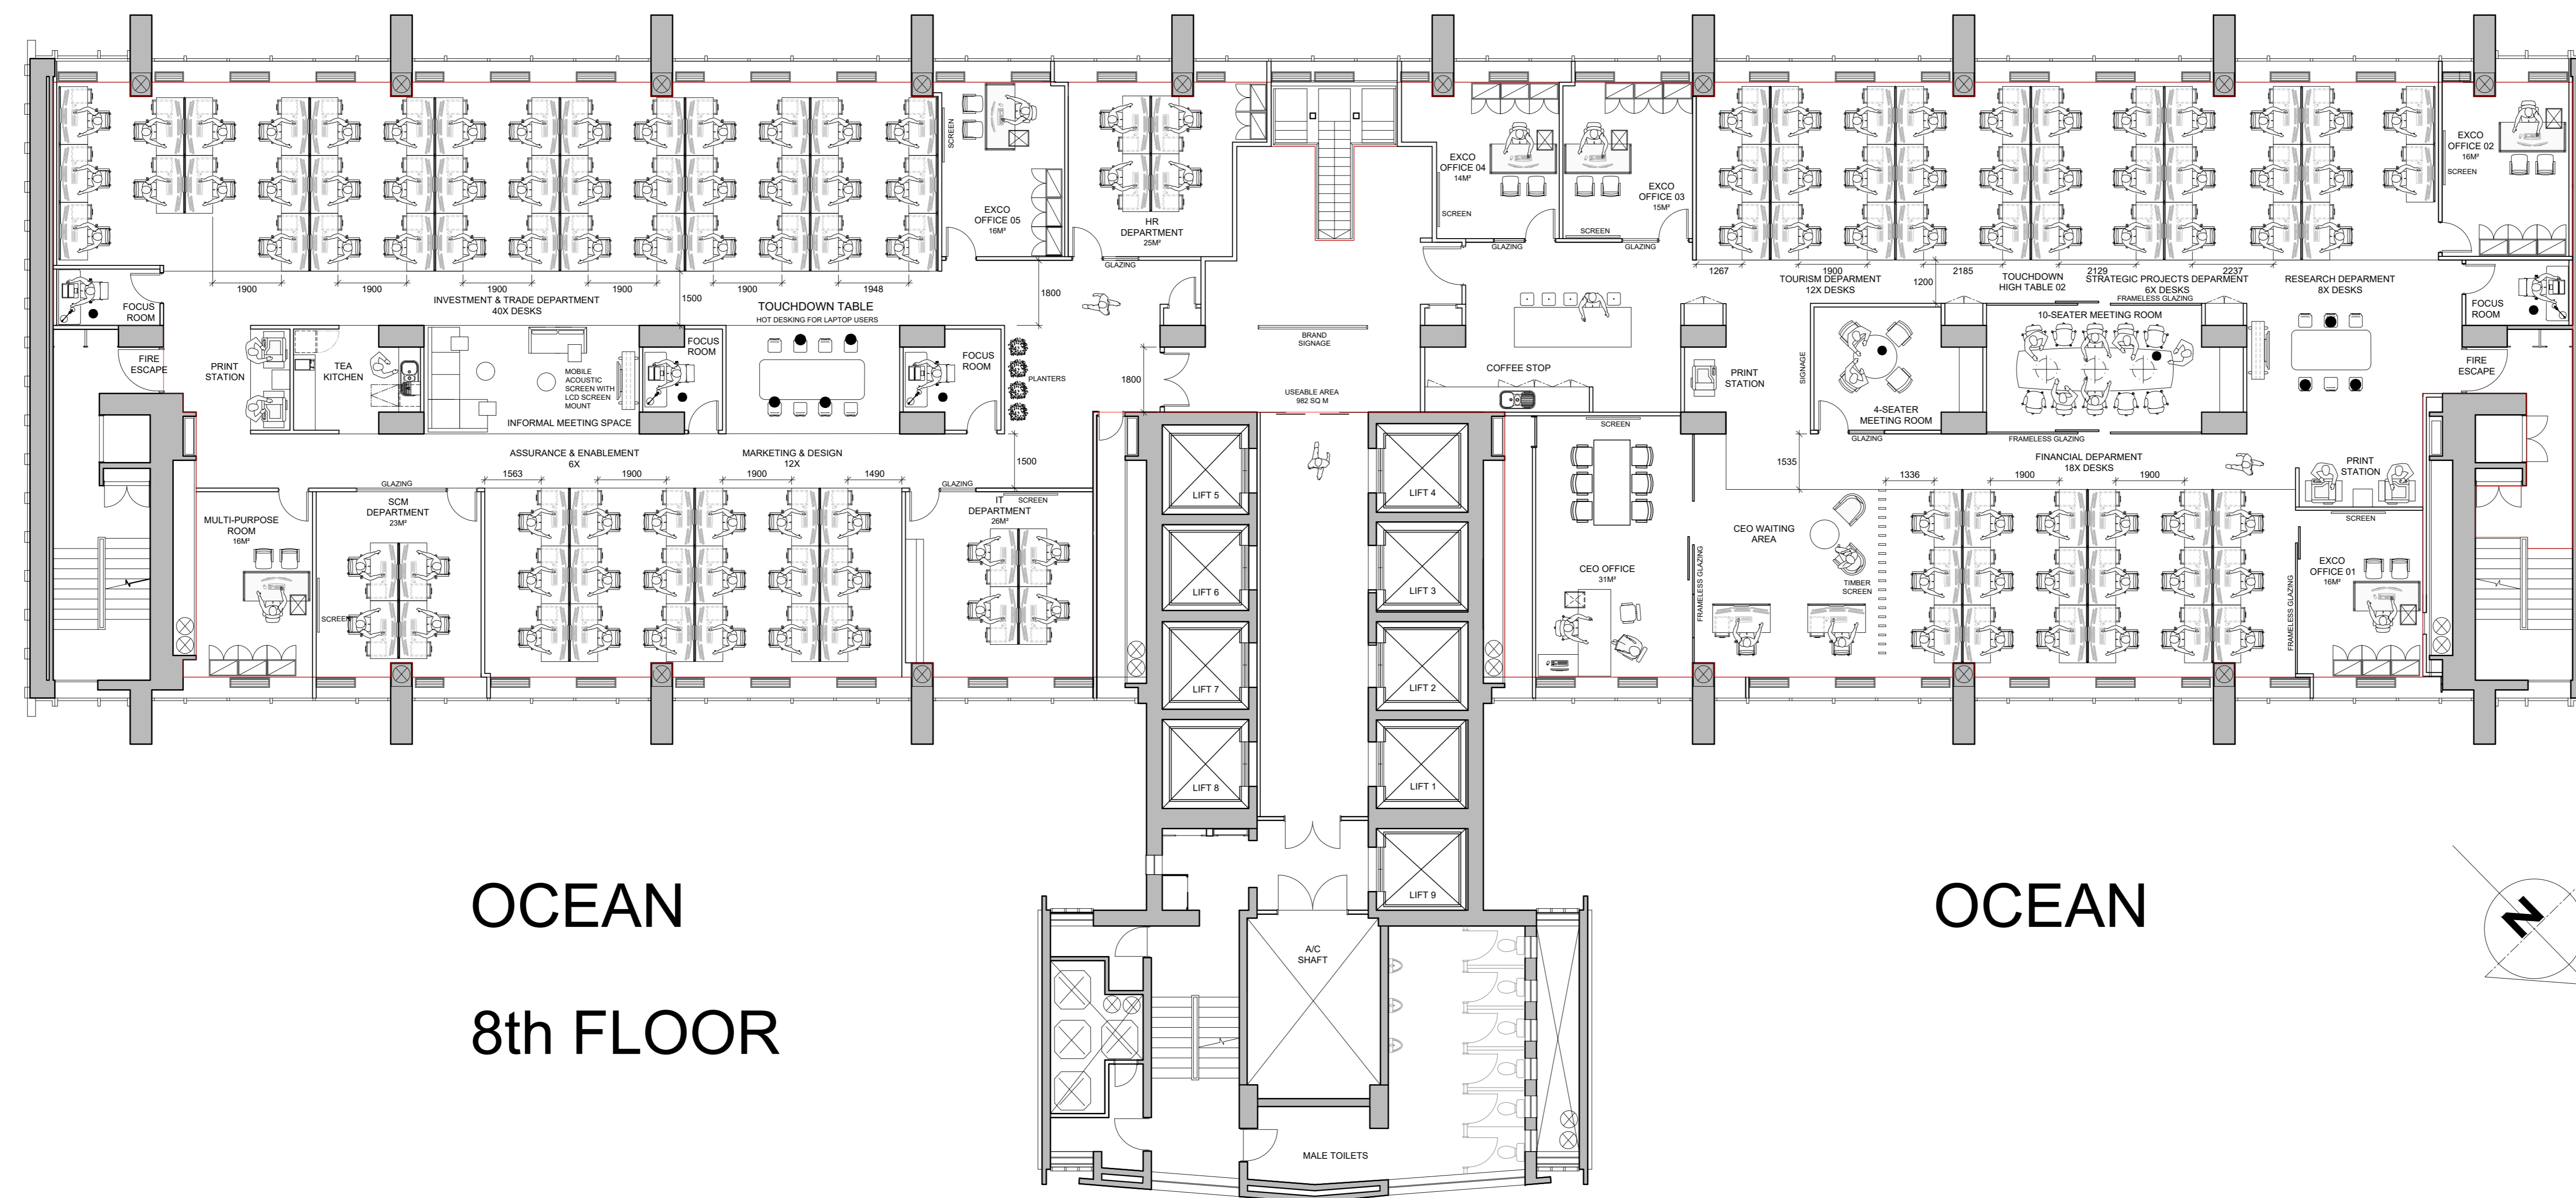

TABLE MOUNTAIN

OCEAN
8th FLOOR

OCEAN

COLLABORATION

FURNITURE LAYOUT

WESGRO
80TH FLOOR
MEDIA24
40 HEERENGRACHT STREET
CAPE TOWN

scale	date	drawn	chkd
1:100 @ A0	2024-02-16	DD	JB

drawing number	revision
PI1982/08/FL30	B