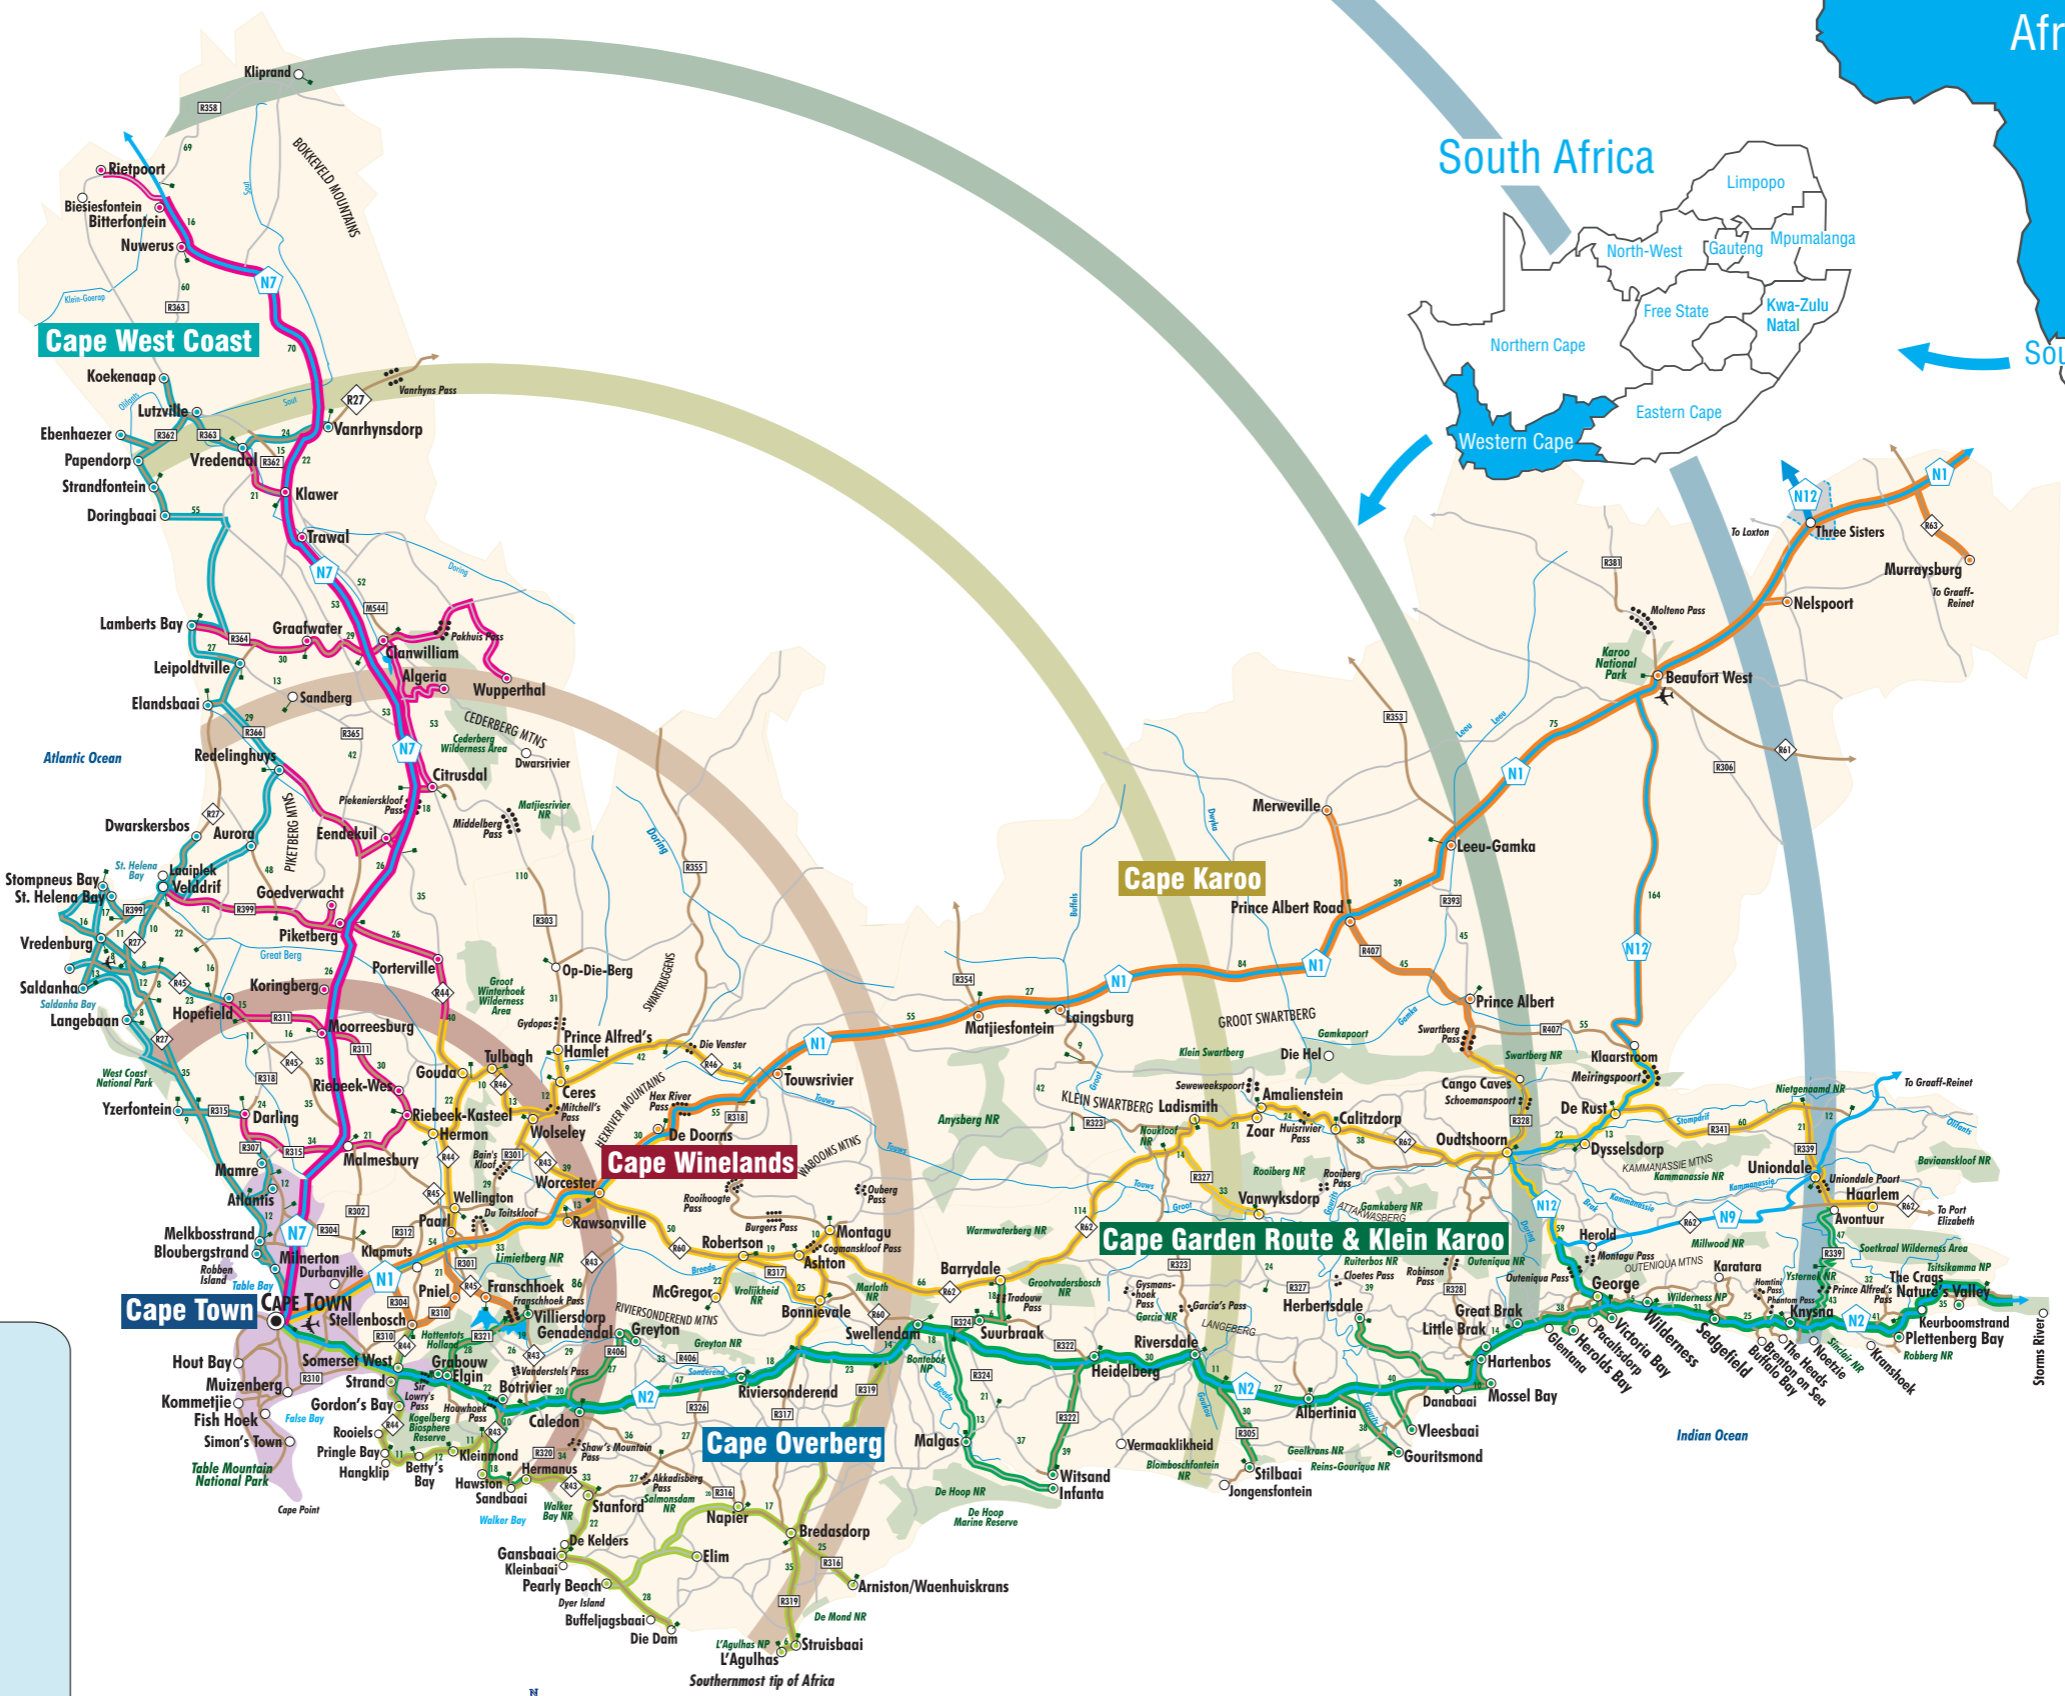

South Africa

South Africa

- GENERAL SYMBOLS**
- National Road
 - Tarred Road
 - Untarred Road
 - Road markers
 - Distance marker
 - Town
 - River
 - Mountain Pass
 - Nature Reserve/ National Park
 - Left/Right off Route
 - Provincial Border

- TRAVEL ROUTES**
- Cape Town Routes
 - Cape West Coast Route
 - Cape Namibia Route (N7)
 - Cape Karoo Route (N1)
 - Cape Route 62
 - Cape Whale Coast Route
 - Cape Garden Route (N2)

- TIME / DISTANCE BOUNDARIES (from Cape Town)**
- 1 hour / 100 km
 - 2 hours / 200 km
 - 3 hours / 300 km
 - 4 hours / 400 km
 - 5 hours / 500 km

Map Reference